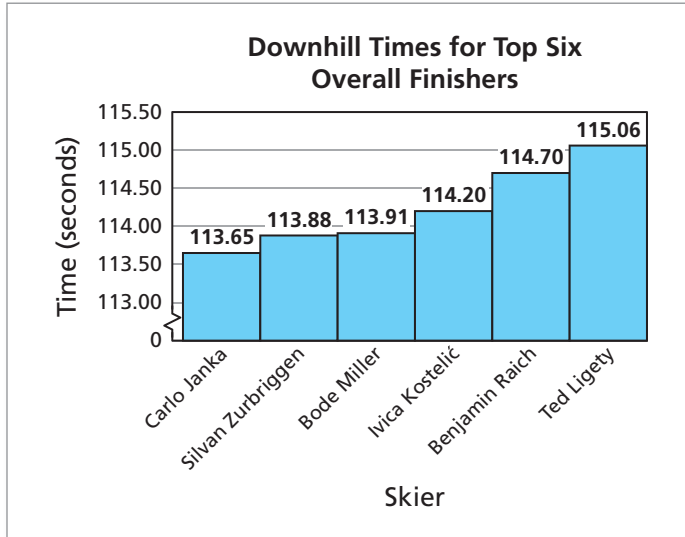

## ▶ Extending Concepts

**Men's Super Combined** In the super combined, skiers compete in two events. The finishing times for the events are added together to determine the skier with the fastest combined time. The graphs show the finishing times for both events for the skiers with the top 6 combined times in 2010. In Exercises 21–23, use the graphs.

- Find the combined time for each skier and make a bar graph showing the combined times from least to greatest. Who won the gold medal? the silver medal? the bronze medal?
- Determine how many seconds the gold medalist finished ahead of each of the other skiers in the top six. Then graphically represent the information.
- Aksel Lund Svindal had the fastest finishing time in the downhill portion at 113.15 seconds, but he skied off course in the slalom and did not finish that portion. What finishing time in the slalom would have won him the gold medal? Compare this time to the finishing times in the slalom graph.

**Women's Super Combined** The table shows the finishing times for the 2 events in the women's super combined for the skiers with the top 6 combined times in 2010. In Exercises 24–26, use the table.

- Find the combined time for each skier and make a bar graph showing the combined times from least to greatest. Who won the gold medal? the silver medal? the bronze medal?
- Determine how many seconds the gold medalist finished ahead of each of the other skiers in the top six. Then graphically represent the information.
- Lindsey Vonn had the fastest finishing time in the downhill portion at 84.16 seconds, but she missed a gate and fell in the slalom and did not finish that portion. What finishing time in the slalom would have won her the gold medal? Compare this time to the slalom finishing times for the top six overall finishers.