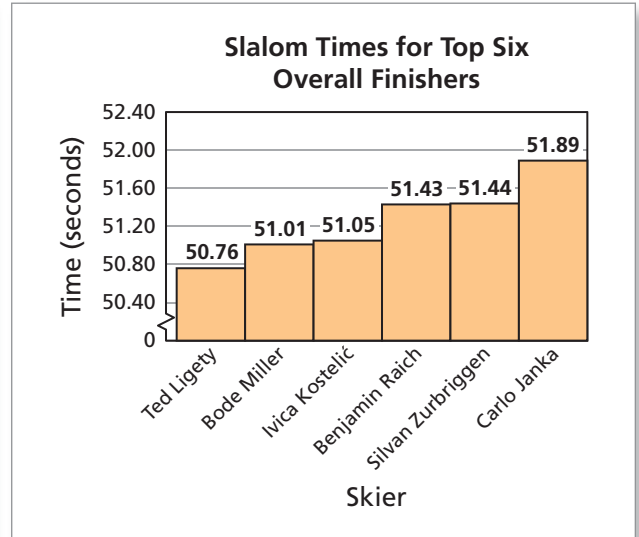

## ▶ Extending Concepts

**Men's Super Combined** In the super combined, skiers compete in two events. The finishing times for the events are added together to determine the skier with the fastest combined time. The graphs show the finishing times for both events for the skiers with the top 6 combined times in 2010. In Exercises 21–23, use the graphs.

- Find the combined time for each skier and make a bar graph showing the combined times from least to greatest. Who won the gold medal? the silver medal? the bronze medal?
- Determine how many seconds the gold medalist finished ahead of each of the other skiers in the top six. Then graphically represent the information.
- Aksel Lund Svindal had the fastest finishing time in the downhill portion at 113.15 seconds, but he skied off course in the slalom and did not finish that portion. What finishing time in the slalom would have won him the gold medal? Compare this time to the finishing times in the slalom graph.

**Women's Super Combined** The table shows the finishing times for the 2 events in the women's super combined for the skiers with the top 6 combined times in 2010. In Exercises 24–26, use the table.

- Find the combined time for each skier and make a bar graph showing the combined times from least to greatest. Who won the gold medal? the silver medal? the bronze medal?
- Determine how many seconds the gold medalist finished ahead of each of the other skiers in the top six. Then graphically represent the information.
- Lindsey Vonn had the fastest finishing time in the downhill portion at 84.16 seconds, but she missed a gate and fell in the slalom and did not finish that portion. What finishing time in the slalom would have won her the gold medal? Compare this time to the slalom finishing times for the top six overall finishers.